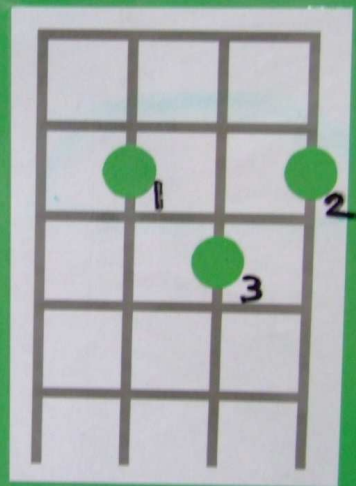

Em7
CHORD

F
CHORD

G
CHORD

G7
CHORD