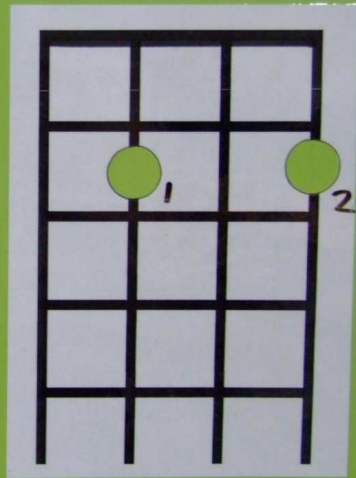

Em7
CHORD

F
CHORD

G
CHORD

G7
CHORD