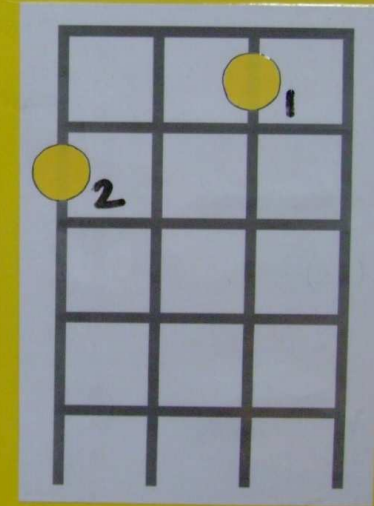

Em7
CHORD

F
CHORD

G
CHORD

G7
CHORD